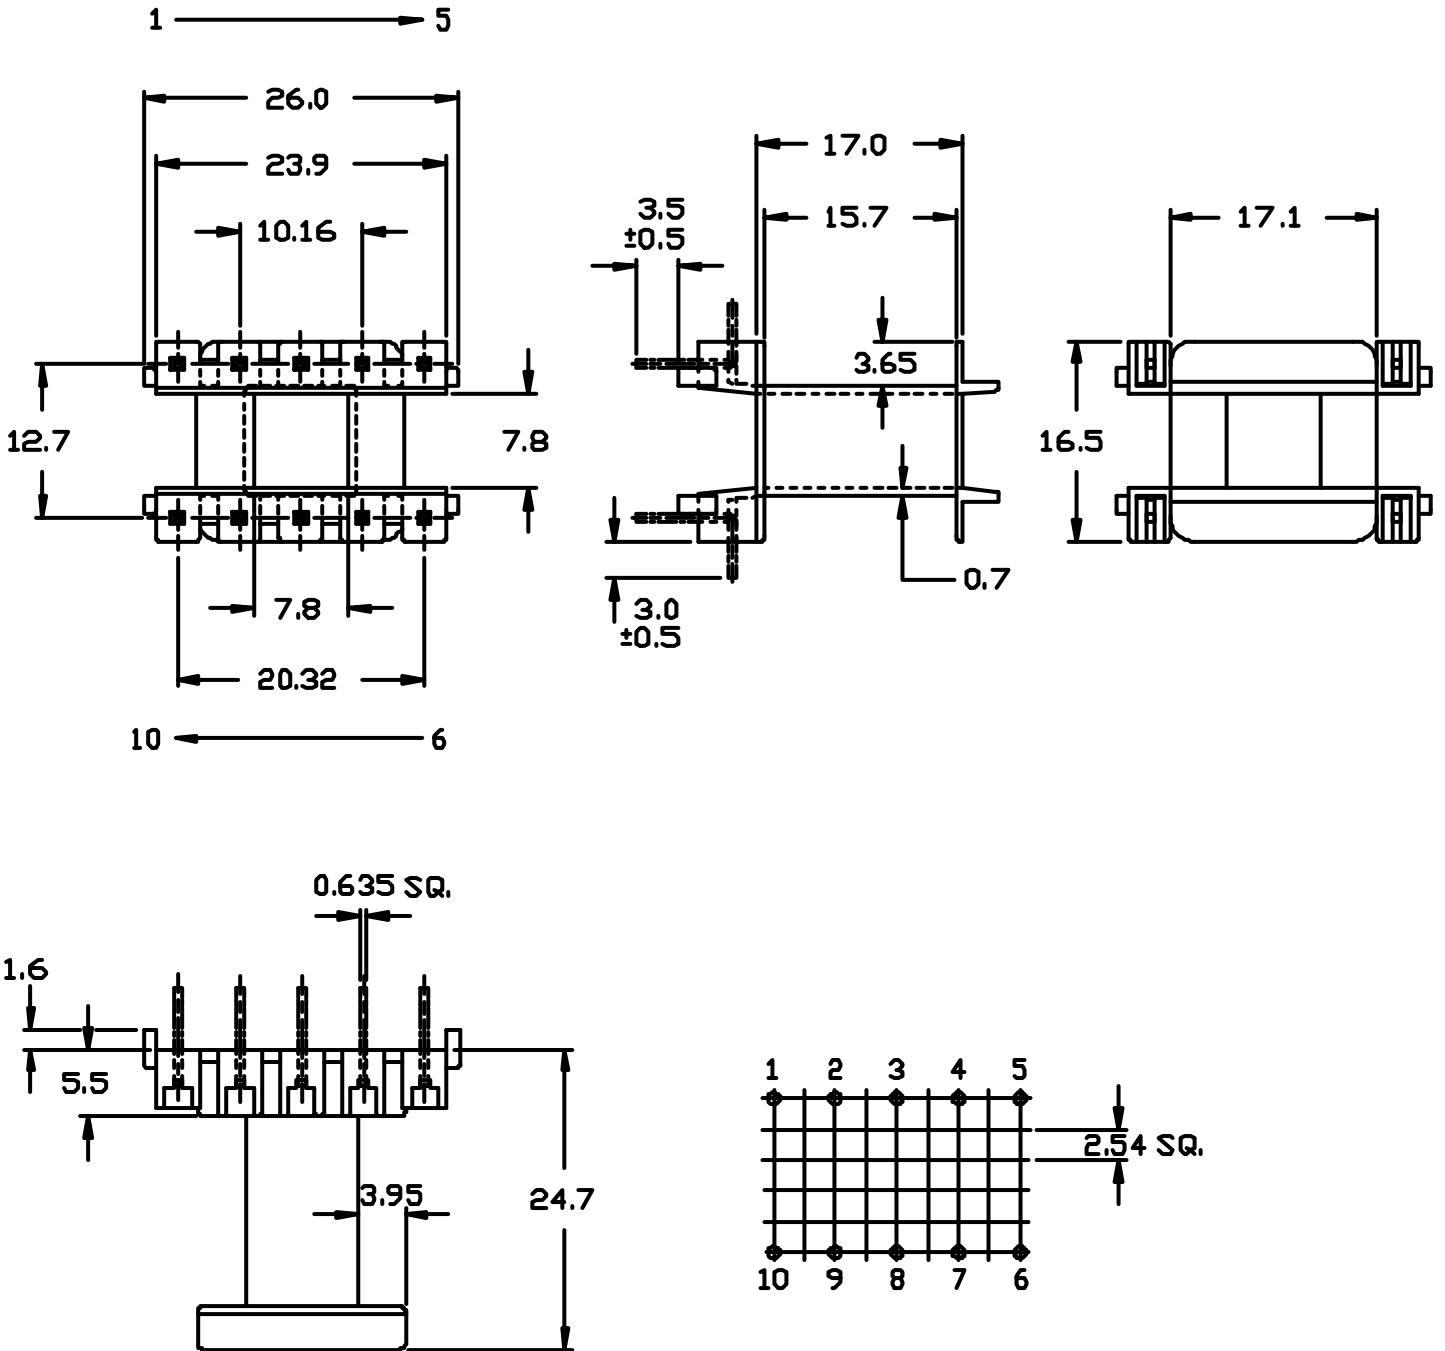

Part No. FE0104

EF25/13/7 Vertical Single Section Bobbin

Dimensions in millimetres.